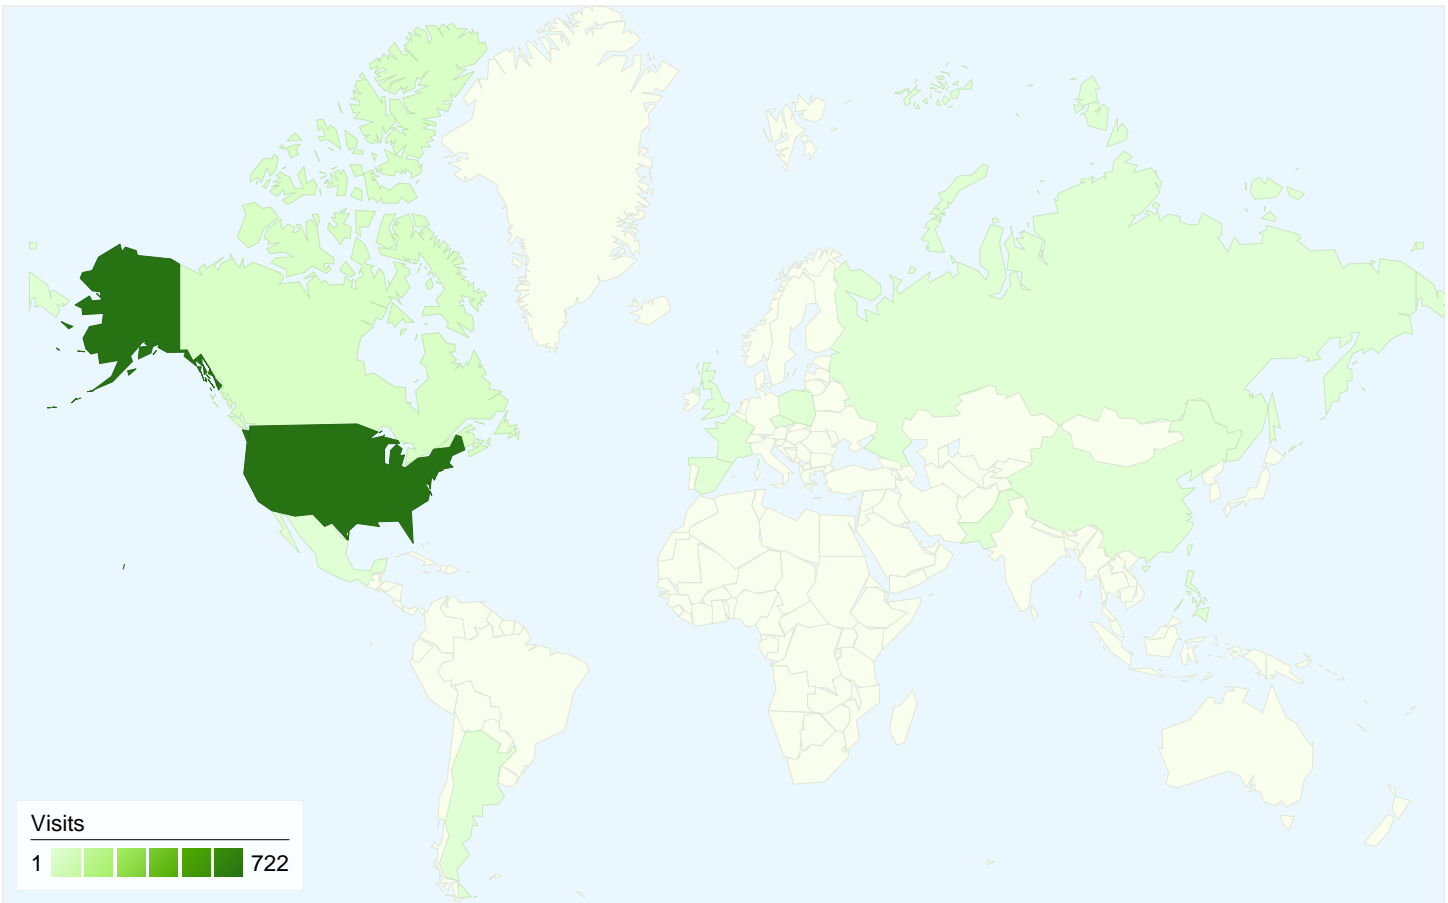

522 people visited this site

 **767** Visits

 **522** Absolute Unique Visitors

 **3,196** Pageviews

 **4.17** Average Pageviews

 **00:02:55** Time on Site

 **27.12%** Bounce Rate

 **53.06%** New Visits

767 visits came from 13 countries/territories

Site Usage

Visits	Pages/Visit	Avg. Time on Site	% New Visits	Bounce Rate	
767 % of Site Total: 100.00%	4.17 Site Avg: 4.17 (0.00%)	00:02:55 Site Avg: 00:02:55 (0.00%)	53.06% Site Avg: 53.06% (0.00%)	27.12% Site Avg: 27.12% (0.00%)	
Country/Territory	Visits	Pages/Visit	Avg. Time on Site	% New Visits	Bounce Rate
United States	722	4.26	00:03:02	50.97%	25.62%
Canada	31	3.10	00:00:58	83.87%	45.16%
Philippines	3	1.67	00:03:01	100.00%	33.33%
United Kingdom	2	1.00	00:00:00	100.00%	100.00%
Argentina	1	4.00	00:01:25	100.00%	0.00%
Russia	1	1.00	00:00:00	100.00%	100.00%
France	1	2.00	00:00:09	0.00%	0.00%
Poland	1	1.00	00:00:00	100.00%	100.00%
Pakistan	1	1.00	00:00:00	100.00%	100.00%

China	1	1.00	00:00:00	100.00%	100.00%
					1 - 10 of 13

This country/territory sent 722 visits via 26 regions

Site Usage

Region	Visits	Pages/Visit	Avg. Time on Site	% New Visits	Bounce Rate
Visits 722 % of Site Total: 94.13%	Pages/Visit 4.26 Site Avg: 4.17 (2.34%)	Avg. Time on Site 00:03:02 Site Avg: 00:02:55 (4.28%)	% New Visits 50.97% Site Avg: 53.06% (-3.95%)	Bounce Rate 25.62% Site Avg: 27.12% (-5.51%)	
Washington	597	4.35	00:03:10	47.24%	25.13%
Oregon	65	3.68	00:02:03	64.62%	26.15%
California	15	4.47	00:04:22	86.67%	40.00%
Texas	7	2.29	00:00:33	71.43%	28.57%
New York	5	5.80	00:06:30	40.00%	0.00%
Nevada	4	9.00	00:03:36	75.00%	0.00%
Arizona	3	4.67	00:02:13	100.00%	33.33%
Georgia	3	1.33	00:00:17	33.33%	66.67%
Massachusetts	3	3.67	00:01:31	66.67%	0.00%