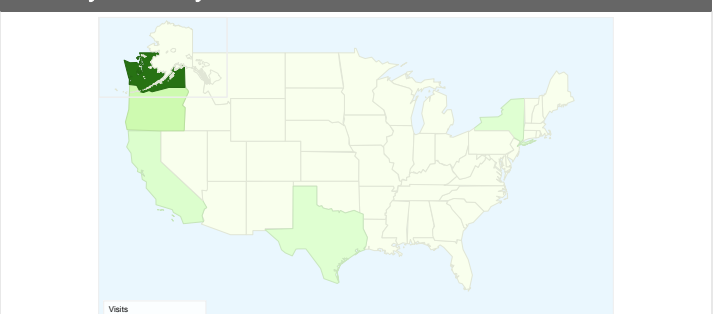

Country/Territory Detail: United States