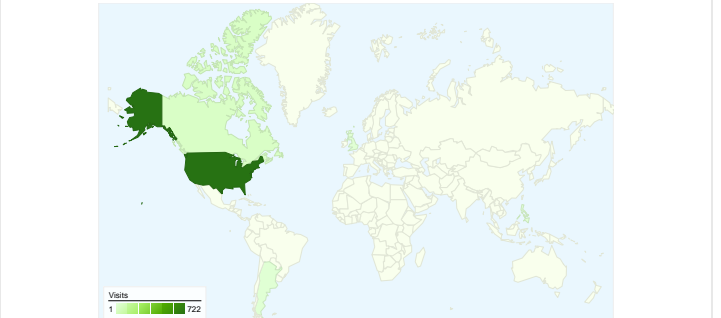

Map Overlay