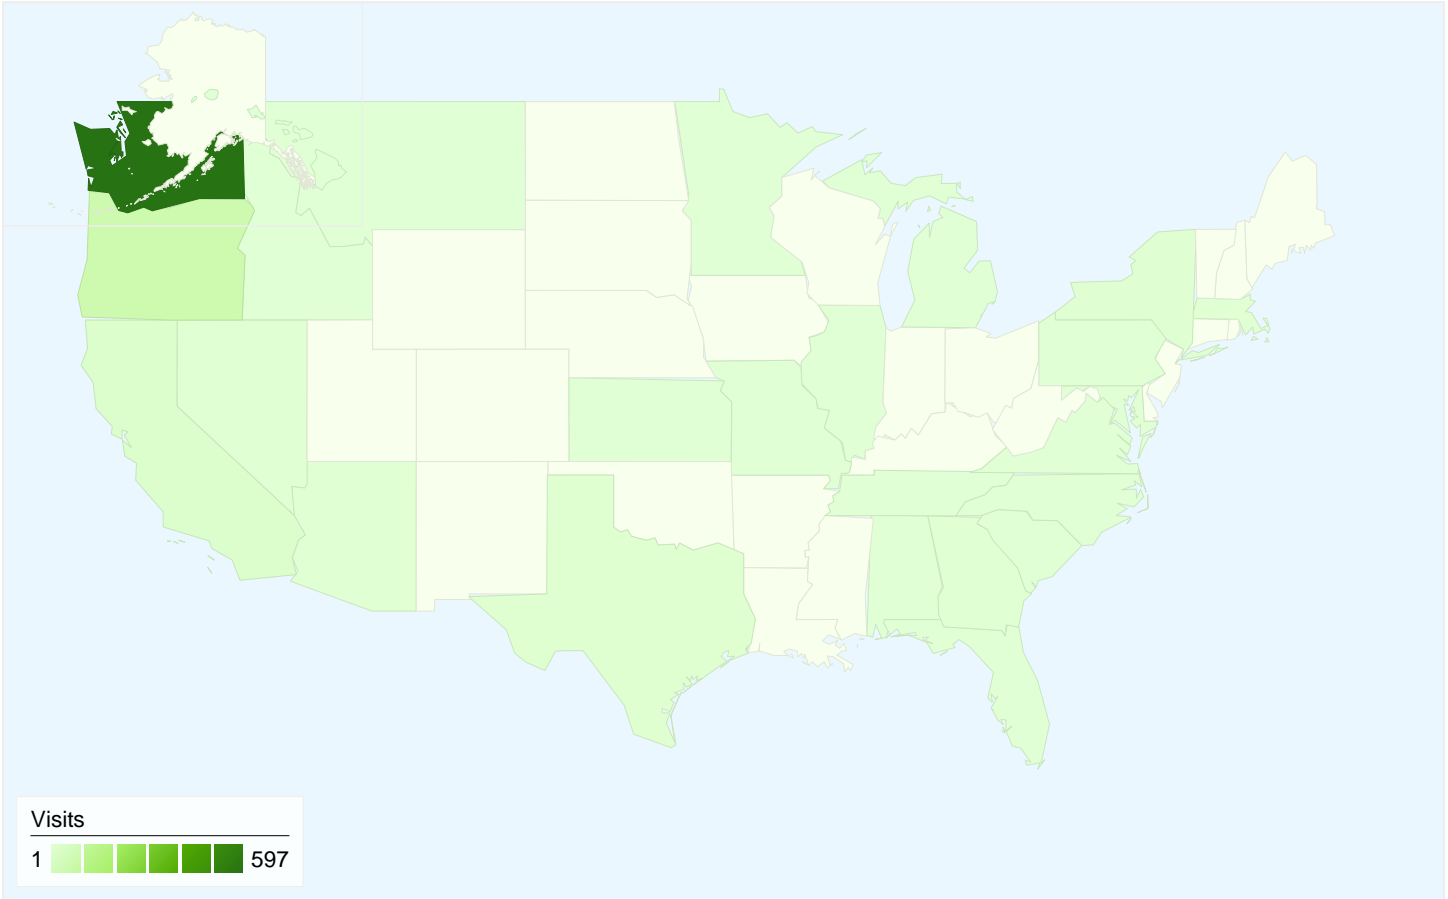

522 people visited this site

 **767** Visits

 **522** Absolute Unique Visitors

 **3,196** Pageviews

 **4.17** Average Pageviews

 **00:02:55** Time on Site

 **27.12%** Bounce Rate

 **53.06%** New Visits

767 visits came from 13 countries/territories

Site Usage

Visits	Pages/Visit	Avg. Time on Site	% New Visits	Bounce Rate	
767 % of Site Total: 100.00%	4.17 Site Avg: 4.17 (0.00%)	00:02:55 Site Avg: 00:02:55 (0.00%)	53.06% Site Avg: 53.06% (0.00%)	27.12% Site Avg: 27.12% (0.00%)	
Country/Territory	Visits	Pages/Visit	Avg. Time on Site	% New Visits	Bounce Rate
United States	722	4.26	00:03:02	50.97%	25.62%
Canada	31	3.10	00:00:58	83.87%	45.16%
Philippines	3	1.67	00:03:01	100.00%	33.33%
United Kingdom	2	1.00	00:00:00	100.00%	100.00%
Argentina	1	4.00	00:01:25	100.00%	0.00%
Russia	1	1.00	00:00:00	100.00%	100.00%
France	1	2.00	00:00:09	0.00%	0.00%
Poland	1	1.00	00:00:00	100.00%	100.00%
Pakistan	1	1.00	00:00:00	100.00%	100.00%

China	1	1.00	00:00:00	100.00%	100.00%
					1 - 10 of 13

This country/territory sent 722 visits via 26 regions

Site Usage

Region	Visits	Pages/Visit	Avg. Time on Site	% New Visits	Bounce Rate
Visits 722 % of Site Total: 94.13%	Pages/Visit 4.26 Site Avg: 4.17 (2.34%)	Avg. Time on Site 00:03:02 Site Avg: 00:02:55 (4.28%)	% New Visits 50.97% Site Avg: 53.06% (-3.95%)	Bounce Rate 25.62% Site Avg: 27.12% (-5.51%)	
Washington	597	4.35	00:03:10	47.24%	25.13%
Oregon	65	3.68	00:02:03	64.62%	26.15%
California	15	4.47	00:04:22	86.67%	40.00%
Texas	7	2.29	00:00:33	71.43%	28.57%
New York	5	5.80	00:06:30	40.00%	0.00%
Nevada	4	9.00	00:03:36	75.00%	0.00%
Arizona	3	4.67	00:02:13	100.00%	33.33%
Georgia	3	1.33	00:00:17	33.33%	66.67%
Massachusetts	3	3.67	00:01:31	66.67%	0.00%